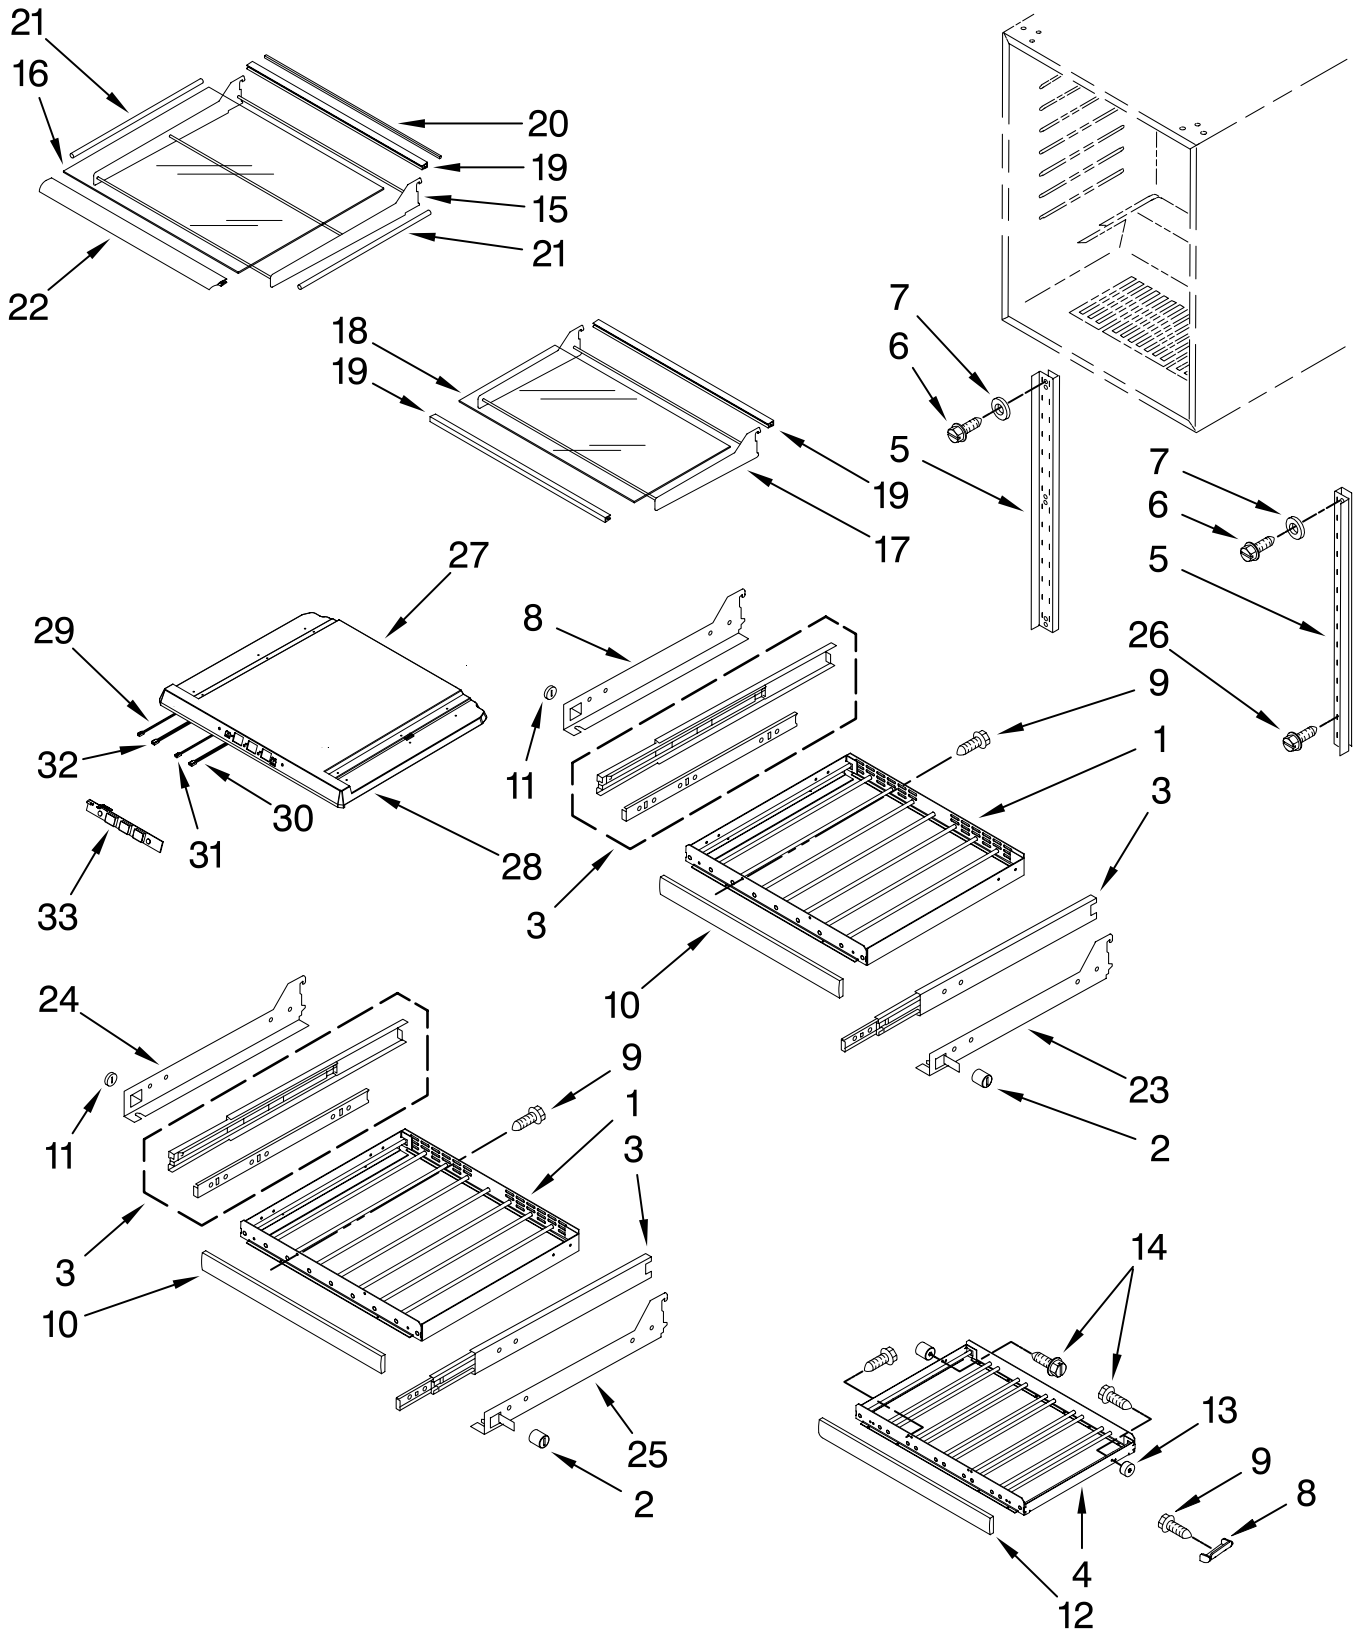

SHELF PARTS

For Models: KBCS24LSBS02
(Black Cabinet)

FOR ORDERING INFORMATION REFER TO PARTS PRICE LIST

SHELF PARTS

For Models: **KBCS24LSBS02**
(Black Cabinet)

Illus. No.	Part No.	DESCRIPTION
1	W10238032	Wine Rack Top & Middle
2	4344866	Rubber Support
3	W10238029	Rail Assembly
4	W10187313	Wine Rack, Lower Ladder, Shelf
5	4344842	Left Side
	4344843	Right Side
6	4344794	Screw
7	4344795	Washer
8	W10239367	Shelf Support
9	4344851	Screw
10	4344882	Trim, Top And Middle Racks
11	4344867	Rubber Support
12	W10163279	Trim, Lower Rack Support, Bumper
13	4344886	Left
	4344885	Right
14		Screw
	4344915	Left
	4344914	Right
15	W10238033	Shelf, Large
16	4344871	Glass, Shelf
17	4344868	Shelf, Small
18	4344869	Glass, Shelf
19	4344872	Trim, Shelf
20	4344873	Seal, Rear
21	4344874	Seal, Side (2)
22	4344875	Seal, Front
23	W10239364	Shelf Support
24	W10239371	Shelf Support
25	W10239368	Shelf Support
26	W10162986	Screw W/Washer
27	W10238187	Top Cover
28	W10238184	Bottom Cover
29	W10238024	Transformer Cable
30	W10238026	Sensor Assy
31	W10238025	Sensor Assy, Top
32	W10238028	Extension Cable
33	W10238180	PCB Display Board

Following Parts Not Illustrated

W10204809	Screw, Cover
W10238031	LED Spacer
W10238384	Seal
W10238189	Support
W10239385	Support Spacer
W10243273	Screw, Support
W10243310	Screw, Support
W10243312	Screw, LED

FOR ORDERING INFORMATION REFER TO PARTS PRICE LIST